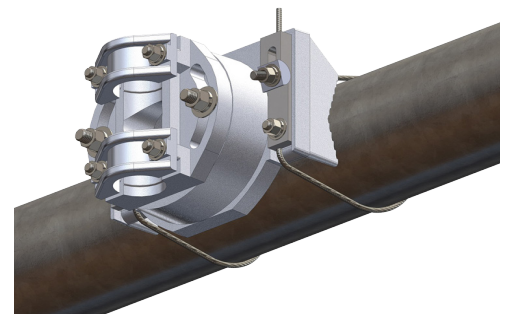

CAN-BRAC UNIVERSAL SIGNAL ASSEMBLY

OVERVIEW

The Patented CAN-BRAC Universal is the latest in our customer proven line of CAN-BRAC signal brackets. The CAN-BRAC Universal is made of primary grade aluminum alloy designed for maximum strength, corrosion resistance and ductility. The CAN-BRAC Universal installs on a mast-arm or pole up to a 96" in diameter using two stainless steel cables that act in unison to provide a secondary safety.

Designed for easy install, the signal hub assembly detaches from the CAN-BRAC assembly for direct attachment to the signal via an extruded tube, not requiring additional specialized tools or tricky torque specs. Standard SAE wrenches are all you need to install. No need for a helping hand or second wrench when tightening the cable. It's so easy, all you need to do is install it and forget it.

FEATURES—CAN-BRAC UNIVERSAL

- Quick and simple installation
- Full stainless steel hardware
- Dual stainless steel cables for security
- Fits multiple signal configurations: vertical, horizontal, 1-way, 2-way and cluster
- Ships fully assembled and requires no special tools for installation

PART NUMBER	DESCRIPTION
CUL-348VN	CAN-BRAC Universal Signal, 3 Section (48" Cable) Nipple Nut
CUL-448VN	CAN-BRAC Universal Signal, 4 Section (48" Cable) Nipple Nut
CUL-548VN	CAN-BRAC Universal Signal, 5 Section (48" Cable) Nipple Nut
CUL-396VN	CAN-BRAC Universal Signal, 3 Section (96" Cable) Nipple Nut
CUL-496VN	CAN-BRAC Universal Signal, 4 Section (96" Cable) Nipple Nut
CUL-596VN	CAN-BRAC Universal Signal, 5 Section (96" Cable) Nipple Nut
VANBRAC	CAN-BRAC Universal Signal Van-Brac
CBL-300VN	CAN-BRAC Band 3 Section Vertical Nipple
CBL-400VN	CAN-BRAC Band 4 Section Vertical Nipple
CBL-500VN	CAN-BRAC Band 5 Section Vertical Nipple
CCL-300VN	CAN-BRAC Clamp, 3 Section Vertical Nipple
CCL-400VN	CAN-BRAC Clamp, 4 Section Vertical Nipple
CCL-500VN	CAN-BRAC Clamp, 5 Section Vertical Nipple