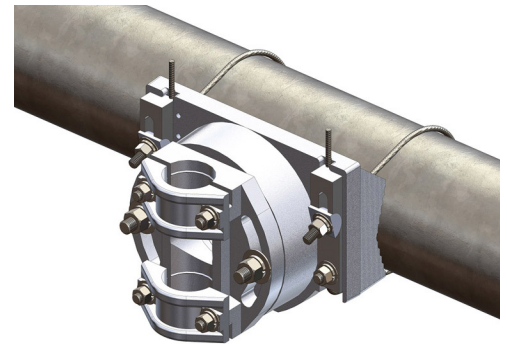

CAN-BRAC UNIVERSAL SIGNAL ASSEMBLY

OVERVIEW

The Patented CAN-BRAC Universal is the latest in our customer proven line of CAN-BRAC signal brackets. The CAN-BRAC Universal is made of primary grade aluminum alloy designed for maximum strength, corrosion resistance and ductility. The CAN-BRAC Universal installs on a mast-arm or pole up to a 96" in diameter using two stainless steel cables that act in unison to provide a secondary safety.

Designed for easy install, the signal hub assembly detaches from the CAN-BRAC assembly for direct attachment to the signal via an extruded tube, not requiring additional specialized tools or tricky torque specs. Standard SAE wrenches are all you need to install. No need for a helping hand or second wrench when tightening the cable. It's so easy, all you need to do is install it and forget it.

FEATURES—CAN-BRAC UNIVERSAL

- Quick and simple installation
- Full stainless steel hardware
- Dual stainless steel cables for security
- Fits multiple signal configurations: vertical, horizontal, 1-way, 2-way and cluster
- Ships fully assembled and requires no special tools for installation

PART NUMBER	DESCRIPTION
CUL-348VN	CAN-BRAC Universal Signal, 3 Section (48" Cable) Nipple Nut
CUL-448VN	CAN-BRAC Universal Signal, 4 Section (48" Cable) Nipple Nut
CUL-548VN	CAN-BRAC Universal Signal, 5 Section (48" Cable) Nipple Nut
CUL-396VN	CAN-BRAC Universal Signal, 3 Section (96" Cable) Nipple Nut
CUL-496VN	CAN-BRAC Universal Signal, 4 Section (96" Cable) Nipple Nut
CUL-596VN	CAN-BRAC Universal Signal, 5 Section (96" Cable) Nipple Nut
VANBRAC	CAN-BRAC Universal Signal Van-Brac
CBL-300VN	CAN-BRAC Band 3 Section Vertical Nipple
CBL-400VN	CAN-BRAC Band 4 Section Vertical Nipple
CBL-500VN	CAN-BRAC Band 5 Section Vertical Nipple
CCL-300VN	CAN-BRAC Clamp, 3 Section Vertical Nipple
CCL-400VN	CAN-BRAC Clamp, 4 Section Vertical Nipple
CCL-500VN	CAN-BRAC Clamp, 5 Section Vertical Nipple