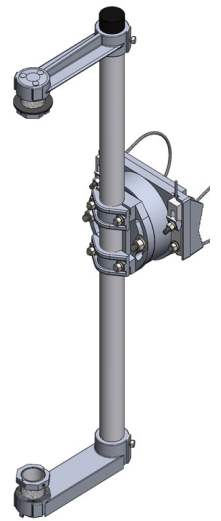

CAN-BRAC UNIVERSAL SIGNAL ASSEMBLY

ORDERING INFORMATION

SPECIFICATIONS

Finish: Cast aluminum
Material: Primary grade aluminum
Colors: Available as required. Please visit our paint page for colors.

PART NUMBER	DESCRIPTION
CUL-348VN	CAN-BRAC Universal Signal, 3 Section (48" Cable) Nipple Nut
CUL-448VN	CAN-BRAC Universal Signal, 4 Section (48" Cable) Nipple Nut
CUL-548VN	CAN-BRAC Universal Signal, 5 Section (48" Cable) Nipple Nut
CUL-396VN	CAN-BRAC Universal Signal, 3 Section (96" Cable) Nipple Nut
CUL-496VN	CAN-BRAC Universal Signal, 4 Section (96" Cable) Nipple Nut
CUL-596VN	CAN-BRAC Universal Signal, 5 Section (96" Cable) Nipple Nut
VANBRAC	CAN-BRAC Universal Signal Van-Brac
CBL-300VN	CAN-BRAC Band 3 Section Vertical Nipple
CBL-400VN	CAN-BRAC Band 4 Section Vertical Nipple
CBL-500VN	CAN-BRAC Band 5 Section Vertical Nipple
CCL-300VN	CAN-BRAC Clamp, 3 Section Vertical Nipple
CCL-400VN	CAN-BRAC Clamp, 4 Section Vertical Nipple
CCL-500VN	CAN-BRAC Clamp, 5 Section Vertical Nipple

NOTE: For horizontal orientation add suffix "H" to part # in place of V and for TRI BOLT add suffix "T" in place of N when ordering additional options available including custom cable lengths. Band sold separately Contact Sales for more details

SUPPORT & WARRANTY

We believe so much in the quality of our products that we offer an industry leading support and warranty program, five years of warranty from date of initial purchase. If it breaks on installation we will replace it, no questions asked.