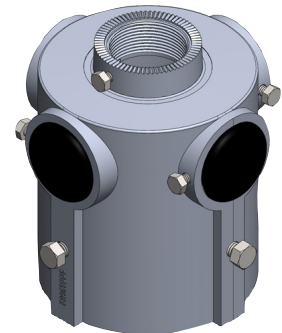

POST TOP SLIPFITTER

ORDERING INFORMATION

PART NUMBER	DESCRIPTION
PT3-452	Post Top Slipfitter, 1 Way w. 2 plastic caps
PT3-450	Post Top Slipfitter, 3 Way
PT5-450	Post Top Slipfitter, 5 Way
PT5-452	Post Top Slipfitter, 5 Way w. 2 plastic caps
PT5-454	Post Top Slipfitter, 5 Way w 4 plastic caps

SUPPORT & WARRANTY

We believe so much in the quality of our products that we offer an industry leading support and warranty program, five years of warranty from date of initial purchase. If it breaks on installation we will replace it, no questions asked.

SPECIFICATIONS

1. **Finish:** Cast aluminum
2. **Material:** Primary grade aluminum alloy
3. **Machine:** Computer numeric controlled machin(CNC) to within 0.001" of Specification
4. **Colors:** Available as required. Please visit our paint page for colors.

5-Way with 2 Plastic Caps