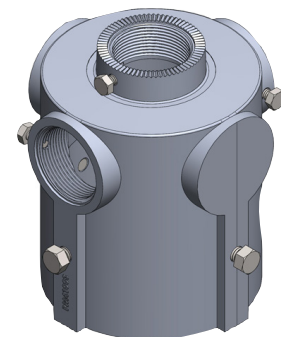

3-Way

CANADIAN OFFICE/WAREHOUSE
1641 Trinity Drive
Mississauga, ON L5T 1K4
www.traffichardware.com

CENTRAL OFFICE
300 International Drive, Suite 100
Buffalo, NY 14221
www.traffichardware.com